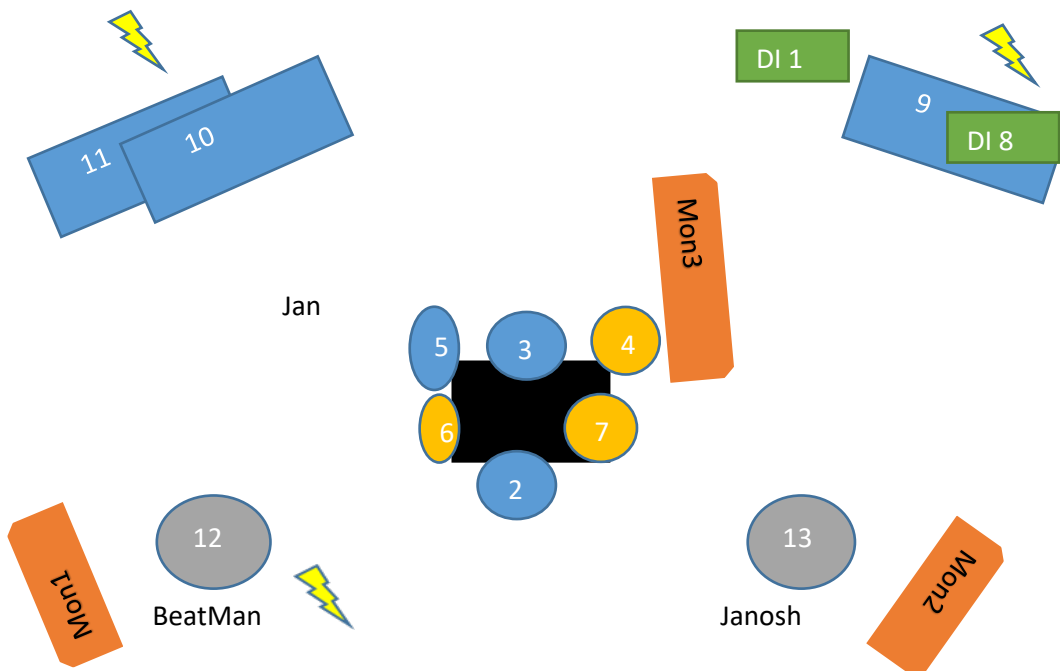

The Monsters 2024

technical rider

1	Kick	DI		Monsters
2	Kick	SM91	Comp 1	
3	Snare Jan	SM57 / i5	Comp 2	Monsters
4	HiHat Jan	SM81		Monsters
5	Floor Jan	SM57/ MD421	Gate 1	Monsters
6	OH Left	C430 / C391		
7	OH Right	C430 / C391		
8	Bass DI	DI (Internal)	Comp 3	
9	Bass MIC	D112 / MD421		
10	Guit Up	Sennh 509		
11	Guit Down	SM57 / MD421		
12	Voc Beatman	SM57 Beta		Monsters
13	Voc Janosh	SM57 Beta	Comp 4	Monsters

The P.A.system must be powerful enough to have a SPL of 111db at the F.O.H.

** Equipment supplied by venue

- Minimum of four compressors
- 2 Reverb/Multi FX units and one delay unit
- Cabinets can be used by support band.