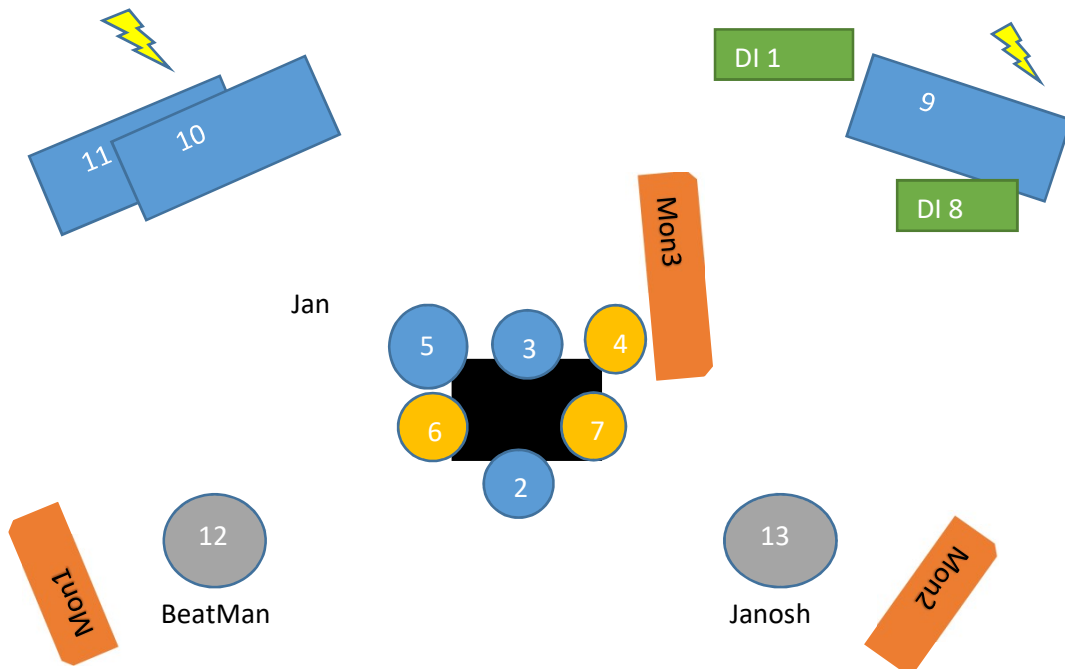

The Monsters 2019

technical and accomodation rider

1	Kick	DI		Monsters
2	Kick	SM91	Comp 1	
3	Snare Jan	SM57 / i5	Comp 2	Monsters
4	HiHat Jan	SM81		
5	Floor Jan	SM57/ MD421	Gate 1	Monsters
6	OH Left	C430 / C391		
7	OH Right	C430 / C391		
8	Bass DI	DI	Comp 3	
9	Bass MIC	D112 / MD421		
10	Guit Up	Sennh 509		
11	Guit Down	SM57 / MD421		
12	Voc Beatman	SM57 Beta		Monsters
13	Voc Janosh	SM57 Beta	Comp 4	Monsters

The P.A.system must be powerful enough to have a SPL of 111db at the F.O.H.

** Equipment supplied by venue

#NAME?

- Minimum of four compressors
- 2 Reverb/Multi FX units and one delay unit
- Cabinets can be used by support band.