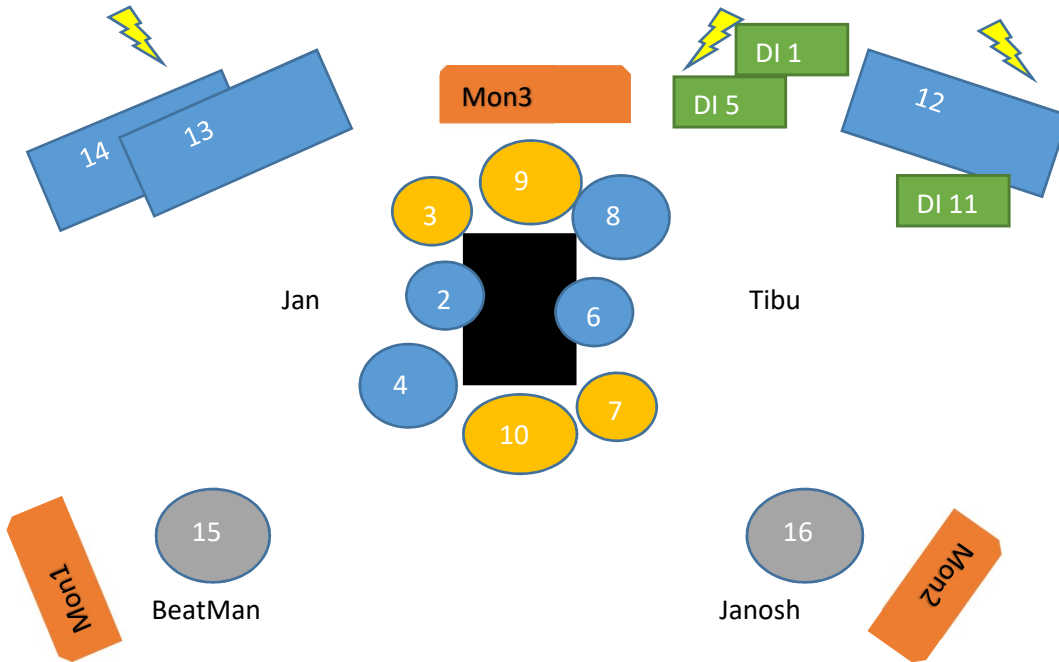

The Monsters

technical and accomodation rider

1	Kick Jan	DI		
2	Snare Jan	SM57 / i5	SPL 1	
3	HiHat Jan	SM81		
4	Floor Jan	SM57/ MD421	SPL 2	
5	Kick Tibu	DI		
6	Snare Tibu	SM57 / i5	SPL 3	
7	HiHat Tibu	SM81		
8	Floor Tibu	SM57/ MD421	SPL 4	
9	OH Back	C430 / C391		
10	OH Front	C430 / C391		
11	Bass DI	DI	Comp 1	
12	Bass MIC	D112 / MD421	Comp 2	
13	Guit Up	Sennh 509		
14	Guit Down	SM57 / MD421		
15	Voc Beatman	SM57 Beta	Comp 3	Monsters
16	Voc Janosh	SM57 Beta	Comp 4	Monsters
17	Delay Ret			
18	Reverb Ret			
19	Echo Ret			

The P.A.system must be powerful enough to have a SPL of 111db at the F.O.H.

** Equipment supplied by venue

- Minimum of four noise gates
- Minimum of four compressors
- 2 Reverb/Multi FX units and one delay unit
- We use our own drumkit and this drumkit will **NOT** be shared.
- Cabinets can be used by support band.